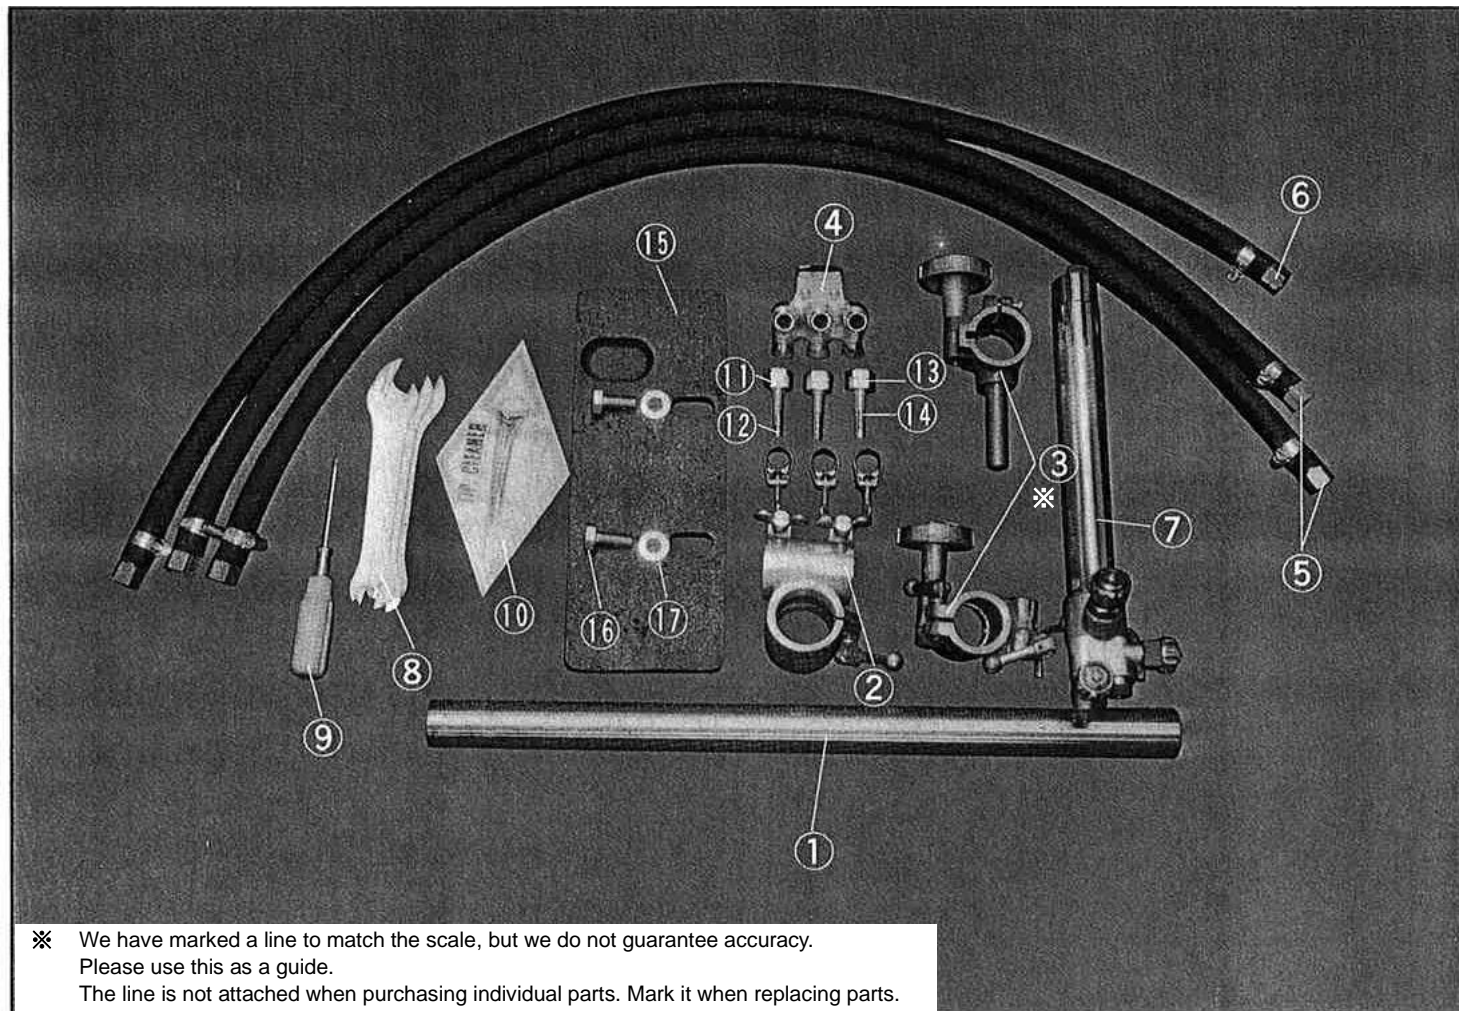

# DIAGRAMS & PARTS LIST

## PARTS LIST

ITEM No.	PART NAME	Qty	STOCK No.	REMARKS
1	Pipe arm	1	60030321	500mm
2	Arm holder unit	1	60030301	
3	Torch holder assembly	1	60030367	※
4	Distributor	1	60013301	Except U.S.A.
	Distributor	1	60013302	U.S.A. only
5	Hose for oxygen	2	60030368	Except U.S.A.
	Hose for oxygen		60030369	U.S.A. only
6	Hose for gas	1	60030370	Except U.S.A.
	Hose for gas		60030371	U.S.A. only
7	Torch	1	60010701	Except U.S.A.
	Torch		60010702	U.S.A. only