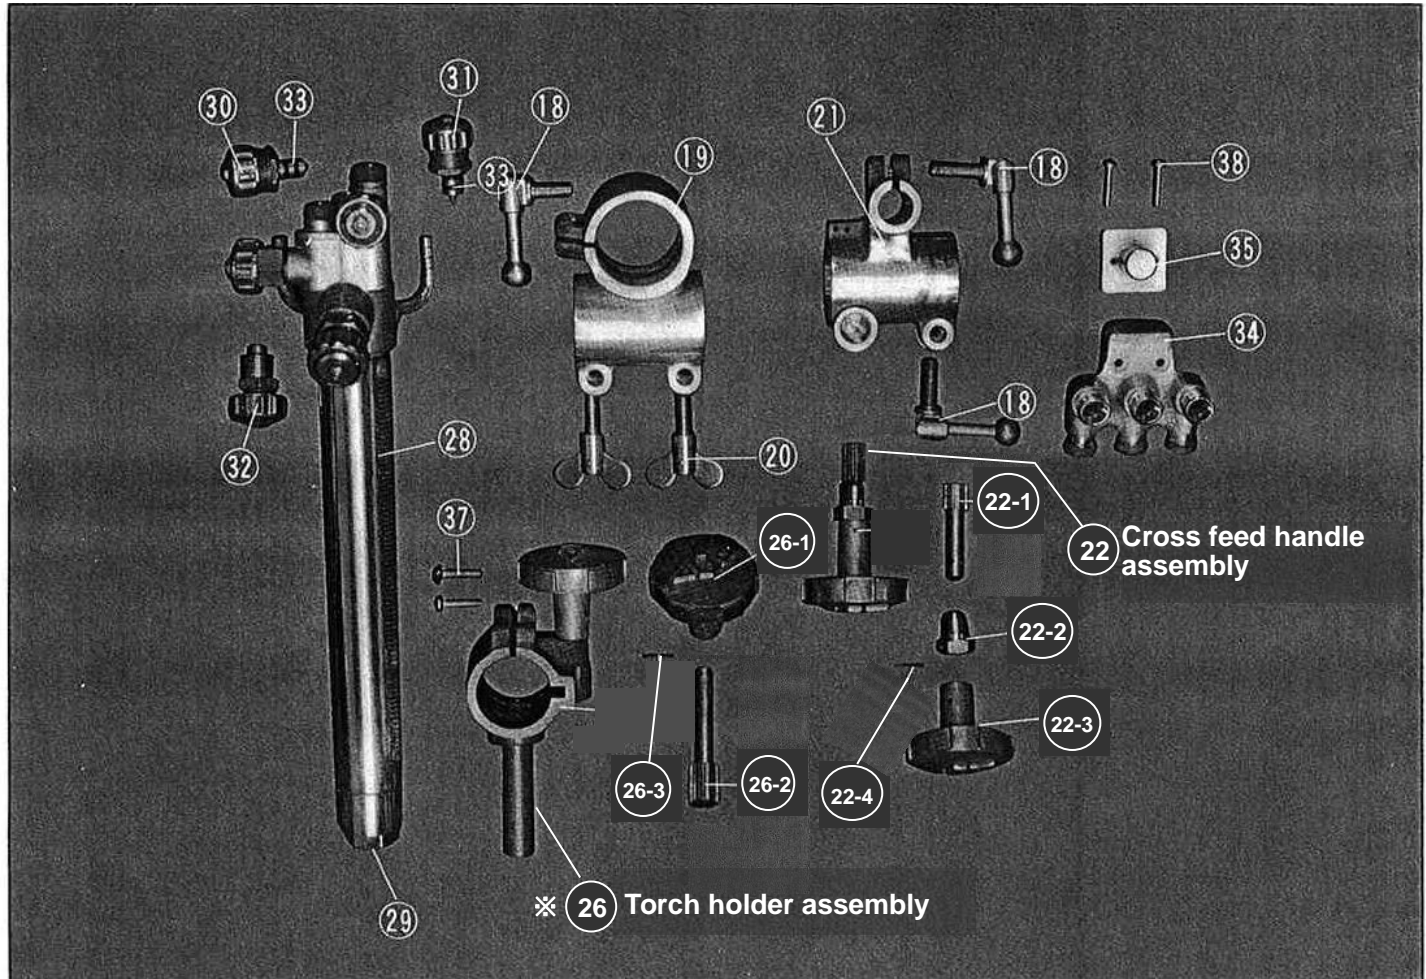

6W400009-2

IK-12max3 TORCH L-100

DIAGRAM

※ We have marked a line to match the scale, but we do not guarantee accuracy.
Please use this as a guide.

The line is not attached when purchasing individual parts. Mark it when replacing parts.

PARTS RIST

ITEM No.	PART NAME	Qty	STOCK No.	REMARKS
18	Crank handle	1	60030313	
19	Arm holder base	1	60030314	
20	Wing bolt	3	60030315	
21	Cross feed holder	1	60030372	With key
22	Cross feed handle assembly	1	60030373	
22-1	Pinion	1	60030375	
22-2	Pinion metal	1	60030374	
22-3	Handle	1	60030317	
22-4	Spring pin	1	6B022516	PR-2.5x16
26	Torch holder assembly	1	60030376	※
26-1	Handle	1	60030317	
26-2	Pinion	1	60030377	

ITEM No.	PART NAME	Qty	STOCK No.	REMARKS
26-3	Spring pin	1	6B022516	PR-2.5x16
28	Torch rack	1	60010703	With screw
29	Tip fixing nut	1	60005020	
30	Valve for preheat oxygen	1	60015355	
31	Valve for gas	1	60015356	
32	Valve for jet oxygen	1	60015122	
33	O-Ring	1	60005026	
34	Distributor body	1	60013303	
	Distributor body	1	60013304	U.S.A. only
35	Distributor bracket	1	60013305	
37	Screw	2	6C520418	SP-4x18
38	Screw	2	6C520430	SP-4x30